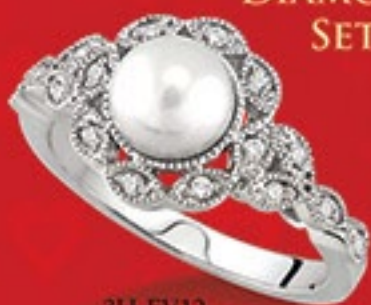

2K-FV12
5/8 Ct. t.w.
Bridal Set
\$2,289

2L-FV12
1/2 Ct. t.w.
Bridal Set
\$1,969

3A-FV12
Pendant
\$429

**EMERALD &
DIAMOND
SET**

3B-FV12
Earrings
\$539

3C-FV12
Ring
\$539

3D-FV12
Oval Pendant
\$119*

3E-FV12
Flower Pendant
\$129*

3F-FV12
Diamond Pendant
\$89*

3G-FV12
Earrings
\$409

**PEARL &
DIAMOND
SET**

3J-FV12
Pendant
\$279

3K-FV12
Earrings
\$119*

**LOVE KNOT
DIAMOND
SET**

3L-FV12
Ring
\$99*

3M-FV12
Pendant
\$99*

3H-FV12
Ring
\$479

*Happiness comes
when you give
your heart away.*

3N-FV12
Hoop Earrings
\$189*

**FASHION
EARRINGS**

3P-FV12
Earring
\$209*

**DESIGNER
BRACELET**

3Q-FV12
Infinity Bracelet
\$329*

3R-FV12
Bracelet
\$209*